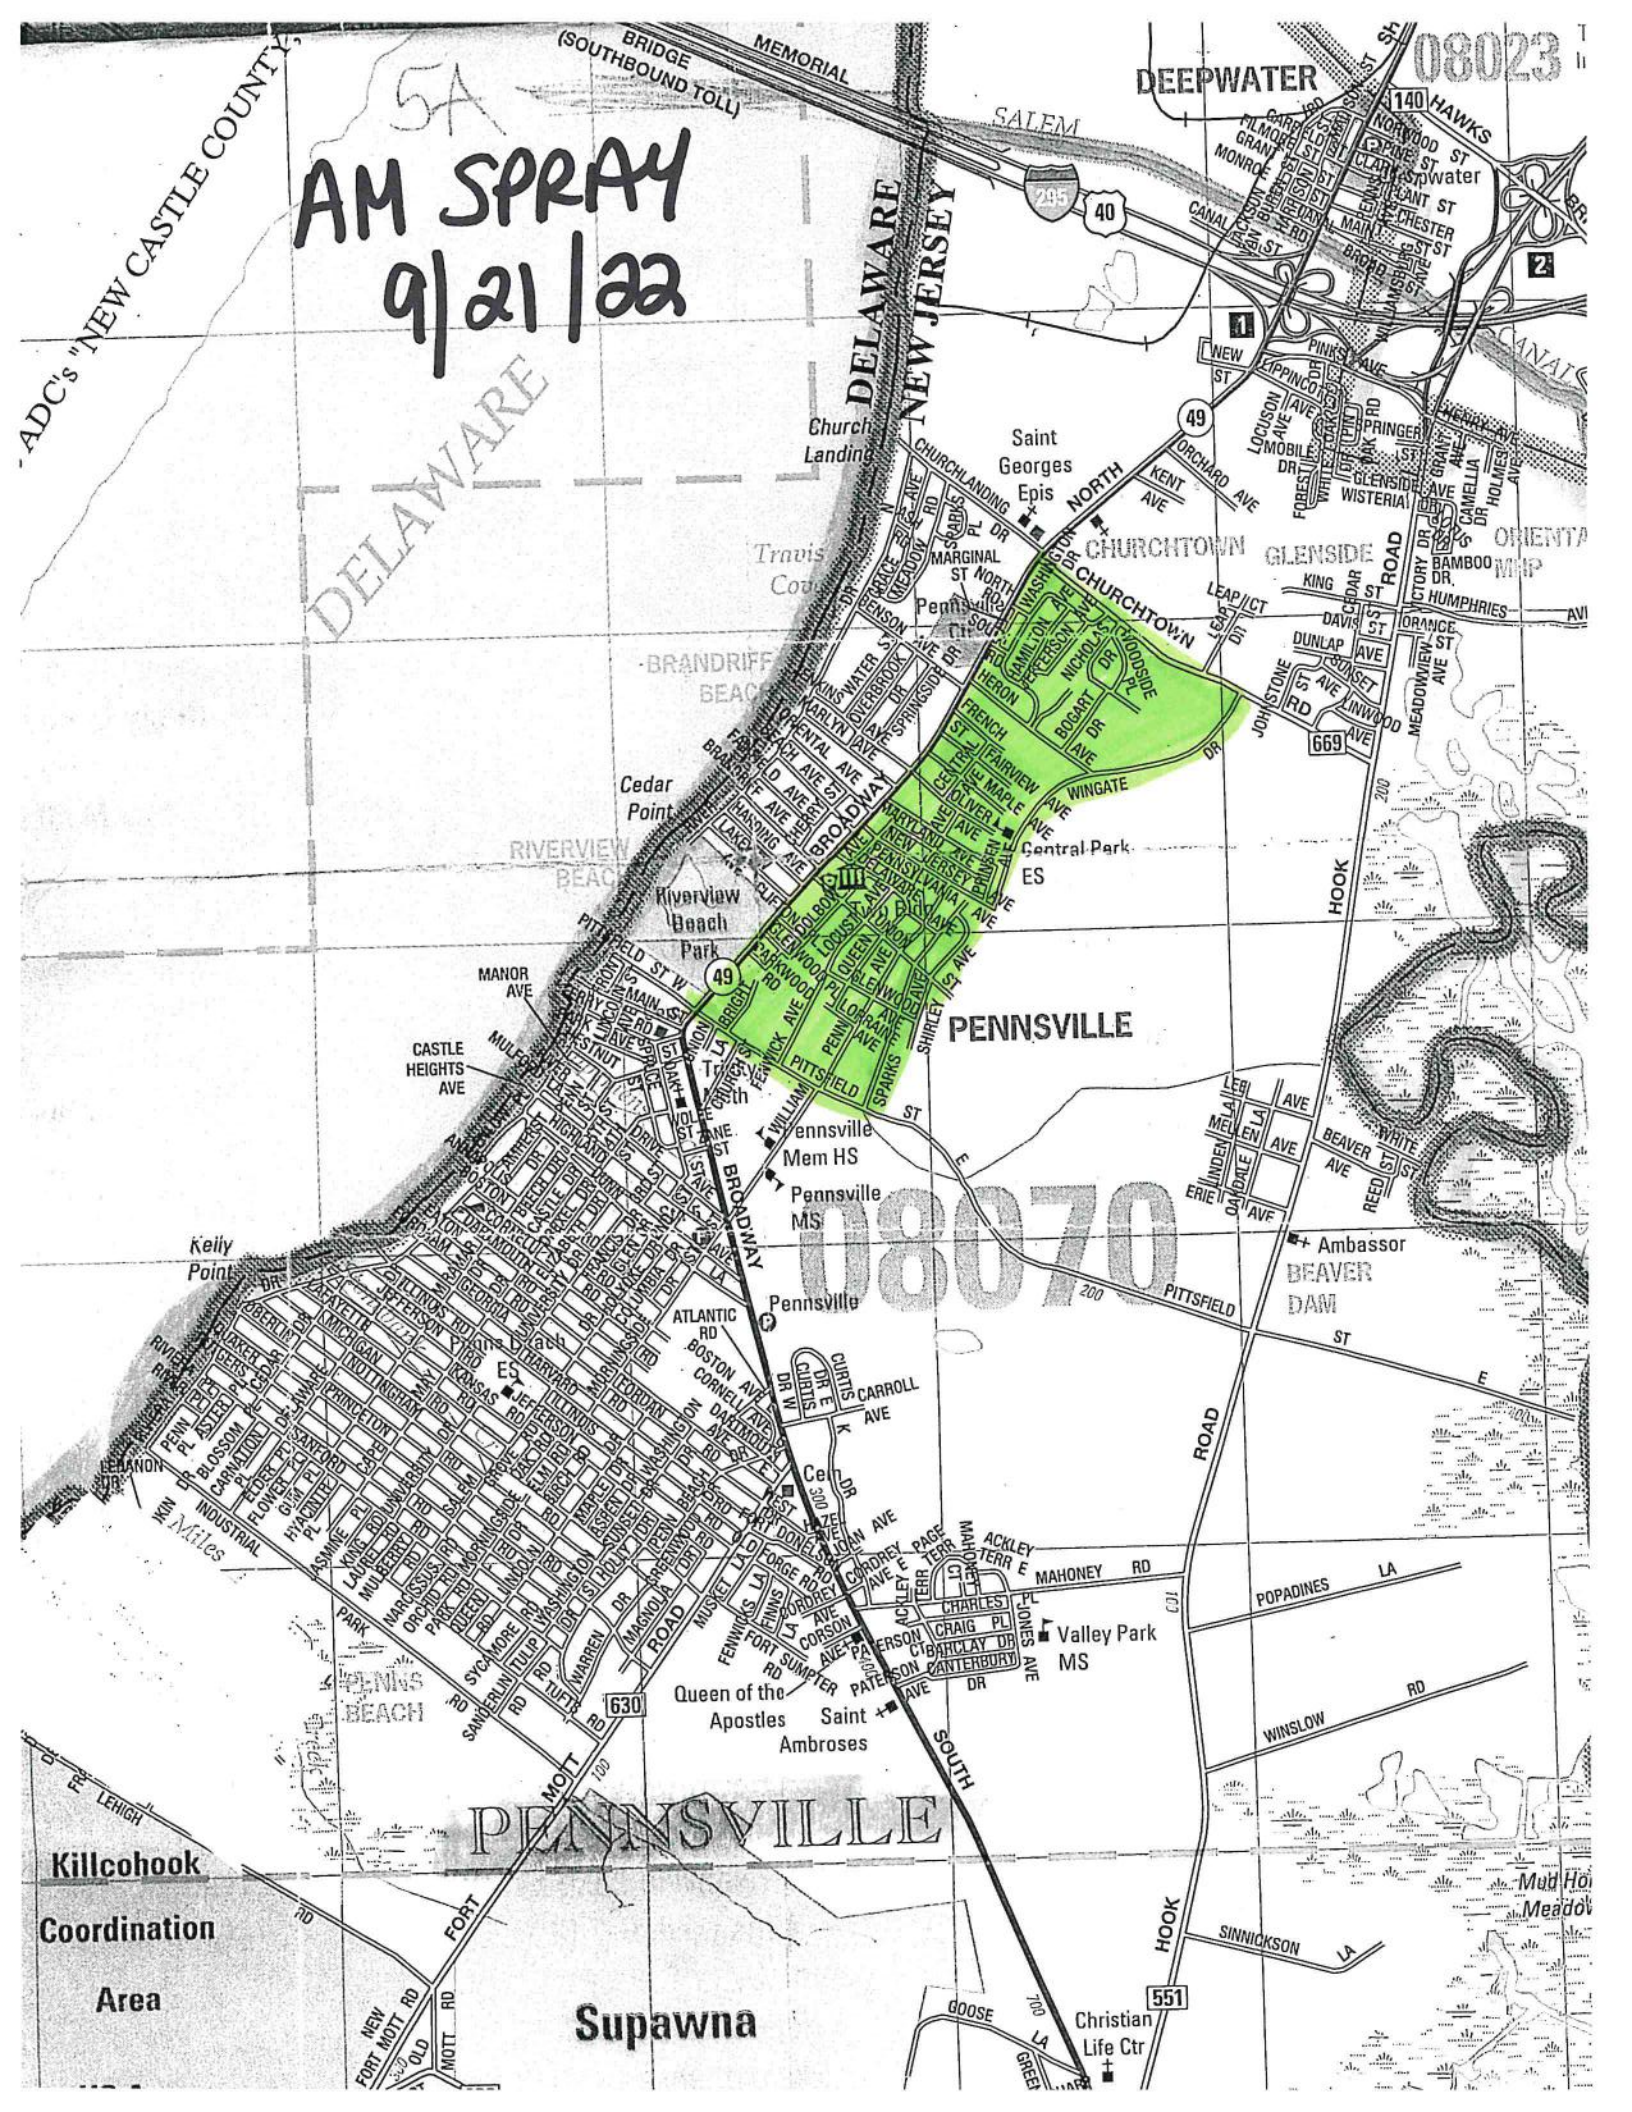

5A
AM SPRAY
9/21/22

08023

08070

Killcohook
Coordination
Area

Supawna

Christian
Life Ctr

Mud Ho
Meadow